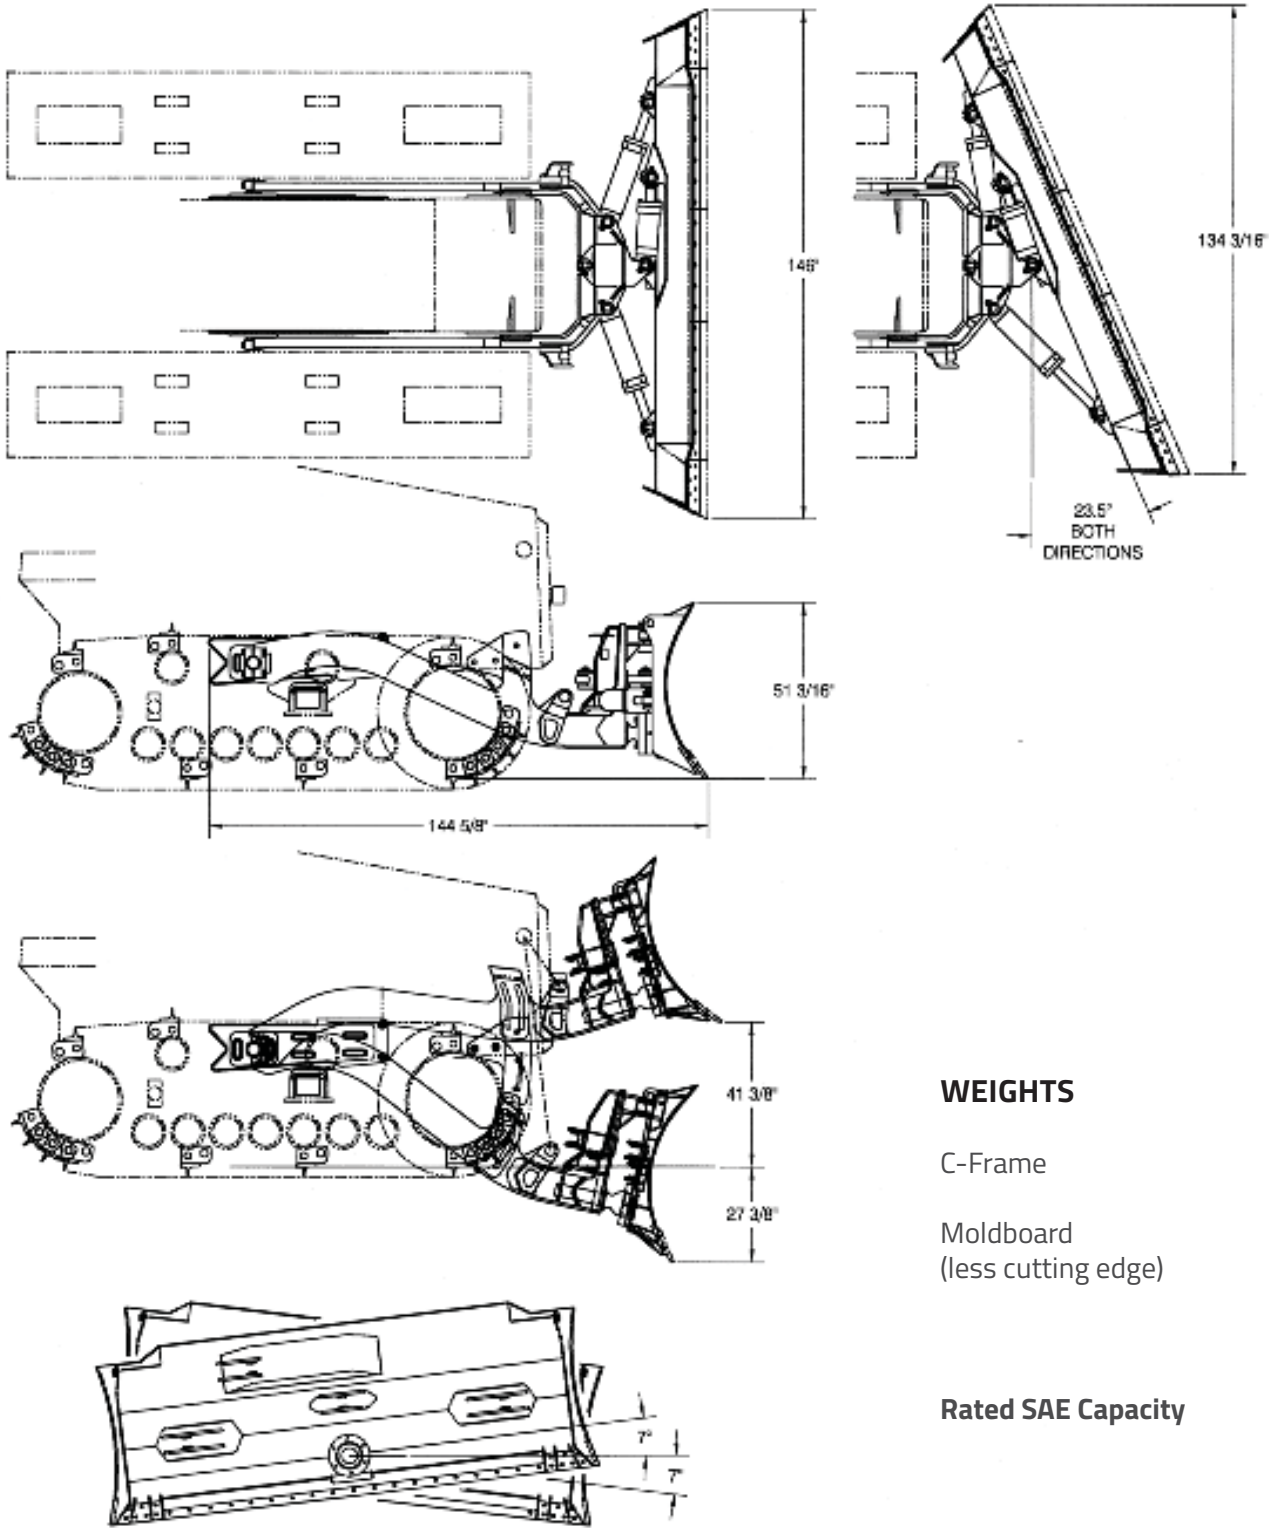

# 6-WAY POWER ANGLE/TILT BLADE

The 6 Way Power Angle/Tilt Blade adds versatility to your Crawler Dozer. Set your blade for grading, trimming, sloping, ditching, or a variety of other tasks without leaving your cab. Designed and built to last with years of proven service in the field, a WBM 6 Way Blade is a powerful attachment for your Crawler Dozer.

## FEATURES AND BENEFITS

- Complete hydraulic adjustability
- Heavy duty angling and tilting linkages
- Large trunnion ball connections
- Compact design for superior tractor balance
- Excellent moldboard visibility
- Available in Semi-Hydraulic and manual

Continued to next page »

**WEIGHTS**

C-Frame 4005 lbs

Moldboard  
(less cutting edge) 2485 lbs  
6490 lbs

Rated SAE Capacity 6 yd<sup>3</sup>